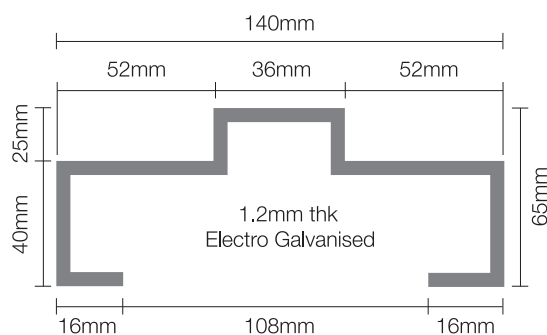

QUALITY FIRE-RATED DOOR

GEREdor specialises in Fire Rated Doors that meet the needs of our clients. **GEREdor** Fire Rated Doors come in various styles and configurations to meet the needs of both residential and commercial projects. **GEREdor** has been tested by Sirim QAS International Malaysia which has been approved by Jabatan Bomba dan Penyelamatan Malaysia.

- 1 HOUR RATED FIRE RESISTANCE
- BS EN 12209:2003 STANDARD AND ANSI/ BHMA A 156.13:2005 COMPLIANCE IRONMONGERIES
- TESTED AND IN COMPLIANCE TO MS 1073: PART 3: 1996 (AMD. 1: 2003)
- ELECTRO GALVANISED METAL DOOR FRAME
- SINGLE / DOUBLE PROFILE FRAME

TYPICAL DOOR JAMB SECTION

Diagram

HOW TO DIFFERENTIATE AND IDENTIFY LEFT OR RIGHT FOR METAL FRAME

ALWAYS PULL TO OPEN THE DOOR