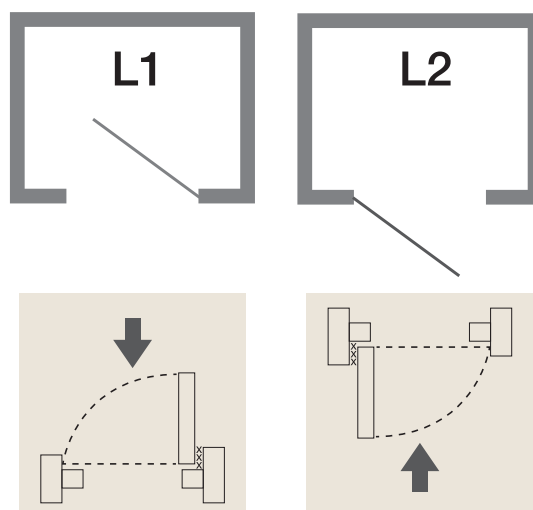

TYPICAL DOOR JAMB SECTION

Diagram

HOW TO DIFFERENTIATE AND IDENTIFY LEFT OR RIGHT FOR METAL FRAME

ALWAYS PULL TO OPEN THE DOOR

Right Hand Frame

Left Hand Frame

SINGLE LEAF ONE HOUR FIRE RATED DOOR WITH ELECTRO GALVANIZED METAL DOOR FRAME

Maximum Size 1200mm x 2400mm
Model : GEREdor MFKL/SL/1H/8MM/GERE

DOUBLE LEAF ONE HOUR FIRE RATED DOOR WITH ELECTRO GALVANIZED METAL DOOR FRAME

Maximum Size 2400mm x 2400mm
Model : GEREdor DL/1HR/8MM/MF

LEVER HANDLE