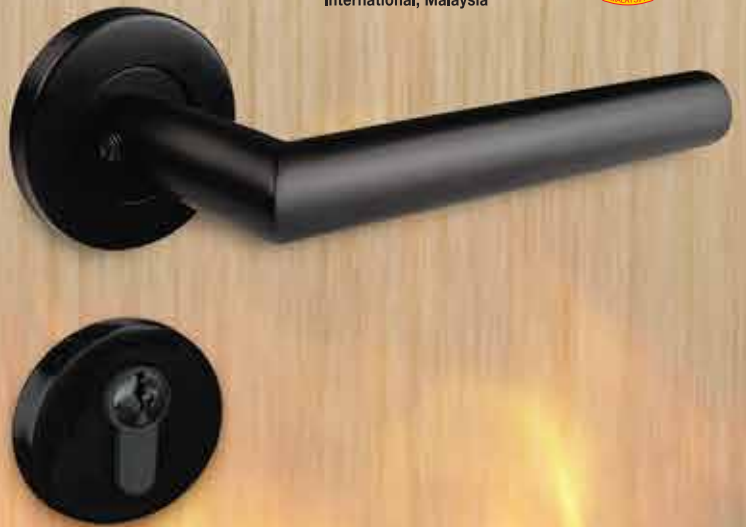

GEREdor[®]
Symbol of Quality

Certified by

SIRIM
SIRIM QAS
International, Malaysia

Approved by

**FIRE RATED
DOOR**

HIGH RESERVE MARKETING SDN. BHD. (106032-T)

www.gere-products.com

CERTIFIED TO ISO 9001:2015
CERT. NO. : QMS 02919