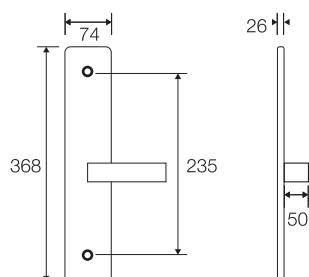

Diagram

Model

G-H1903-K1

Smart Lock

Model

G-H1904-K80

Smart Lock

Diagram

Maximum Size 1200mm x 2400mm
Model : GEREdor MFKL/SL/1H/8MM/GERE

DOUBLE LEAF ONE HOUR FIRE RATED DOOR WITH ELECTRO GALVANIZED METAL DOOR FRAME

Maximum Size 2400mm x 2400mm
Model : GEREdor DL/1HR/8MM/MF

LEVER HANDLE