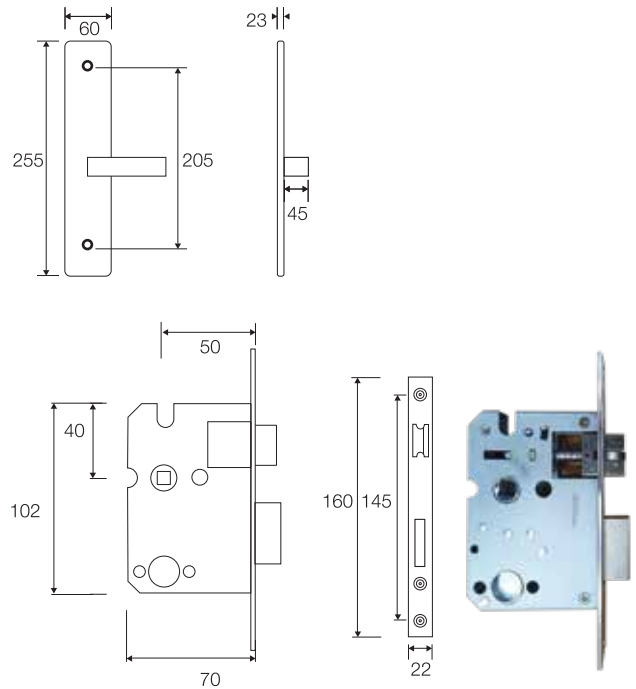

EN 14846:2008

Model

G-H1901

Smart Lock

Diagram

Model

**G-H1902-D11 /
G-H1902-D12**

Smart Lock

Diagram

Model

G-H1903-K1

Smart Lock

Model

G-H1904-K80

Smart Lock

Diagram

Maximum Size 1200mm x 2400mm
Model : GEREdor MFKL/SL/1H/8MM/GERE

DOUBLE LEAF ONE HOUR FIRE RATED DOOR WITH ELECTRO GALVANIZED METAL DOOR FRAME

Maximum Size 2400mm x 2400mm
Model : GEREdor DL/1HR/8MM/MF

LEVER HANDLE