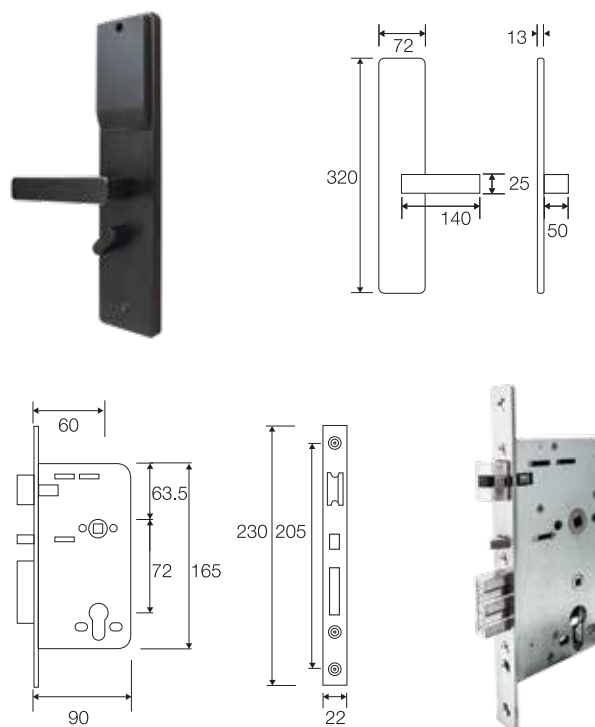

EN 14846:2008

Model

G-H1901

Smart Lock

Diagram

Model

**G-H1902-D11 /
G-H1902-D12**

Smart Lock

Diagram

Model

G-H1903-K1

Smart Lock

Model

G-H1904-K80

Smart Lock

Diagram

Maximum Size 1200mm x 2400mm
Model : GEREdor MFKL/SL/1H/8MM/GERE

DOUBLE LEAF ONE HOUR FIRE RATED DOOR WITH ELECTRO GALVANIZED METAL DOOR FRAME

Maximum Size 2400mm x 2400mm
Model : GEREdor DL/1HR/8MM/MF

LEVER HANDLE